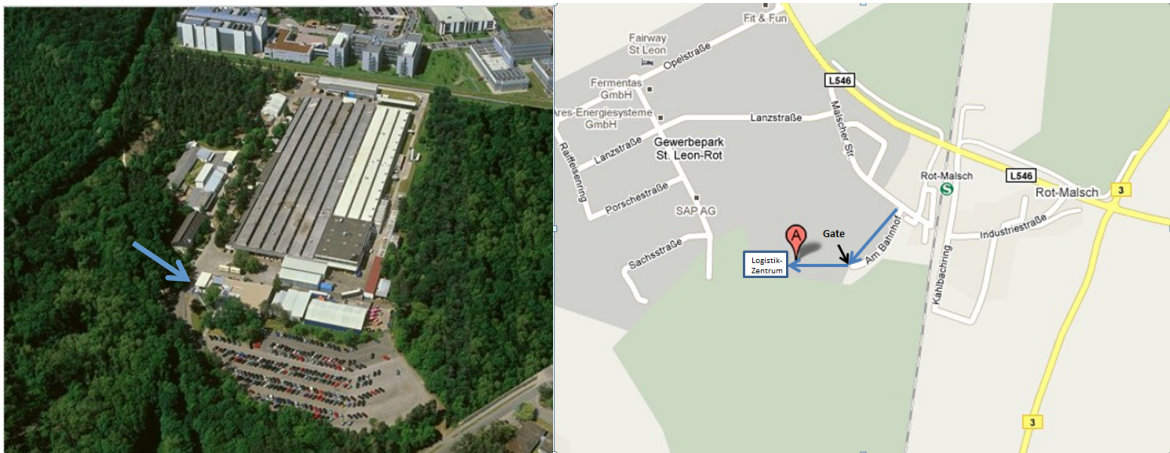

Delivery Address and Route Planning to KS Gleitlager GmbH, Sankt Leon-Rot

<https://goo.gl/maps/jwGxl>

KS Gleitlager GmbH
Am Bahnhof 14
68789 Sankt Leon-Rot
Phone: 06227-56-0

Goods receiving time:
Monday to Friday: 8.00 a.m. to 3.30 p.m
office time:
Monday to Friday 8:00 a.m. to 3:30 p.m.